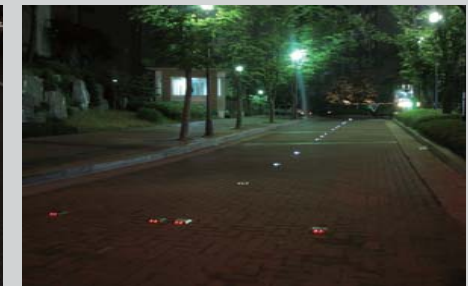

시공사진 / Installation