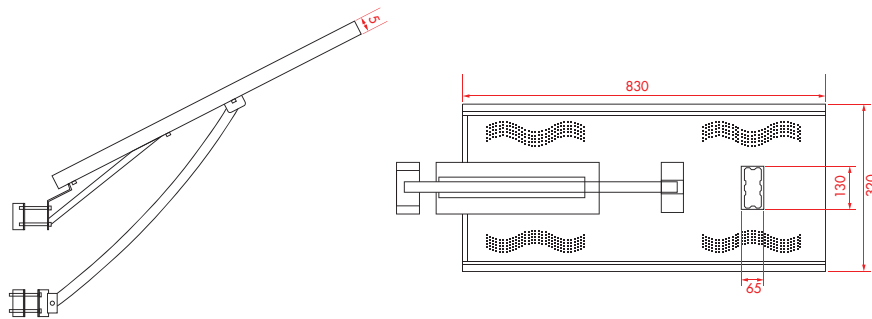

제품도면 / Layout