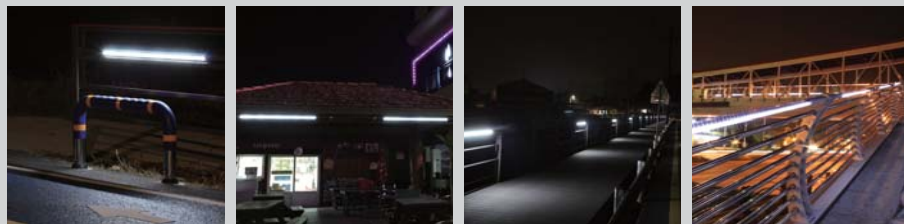

※ Line Lighting, Foot Bridge, Bridge Handrail, Building Landscape

제품도면 / Layout

시공사진 / Installation

시공사진 / Installation

태양광 LED바 MS-5020/5010

태양광 LED바 MS-5070

태양광 정원등 MS-260

Solar Powered Gardening Light MS-260