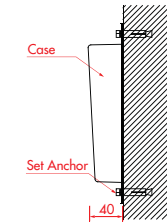

제품도면 / Layout